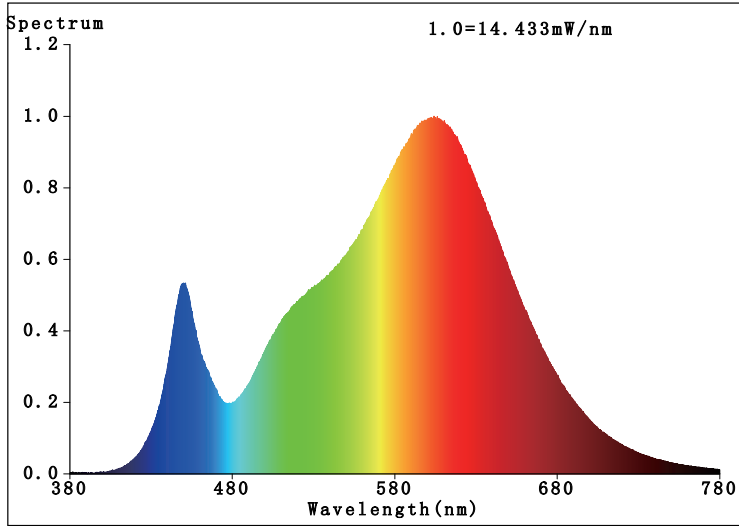

	3WAY CCT Adjustable			5WAY CCT Adjustable		
Mode No.	DL4-023-8WH8345	DL4-023-8BK8345	DL4-023-8BN8345	DL4-148-9WH5CS	DL4-148-9BK5CS	DL4-148-9BN5CS
Dimension	Ø4.7"x1.1"	Ø4.7"x1.1"	Ø4.7"x1.1"	Ø4.7"x1.1"	Ø4.7"x1.1"	Ø4.7"x1.1"
Fixture Color	White	Black	Brushed nickel	White	Black	Brushed nickel
Watts	8W	8W	8W	9W	9W	9W
Volts	120V	120V	120V	120V	120V	120V
CRI	80	80	80	80	80	80
Color Temperature	30K,40K,50K ADJ	30K,40K,50K ADJ	30K,40K,50K ADJ	27K,30K,35K,40K,50K ADJ	27K,30K,35K,40K,50K ADJ	27K,30K,35K,40K,50K ADJ
Lumens	700	700	700	750	750	750
Beam Angle	40°	40°	40°	40°	40°	40°
Operating Temperature	(-4°F) - (104°F)	(-4°F) - (104°F)	(-4°F) - (104°F)	(-4°F) - (104°F)	(-4°F) - (104°F)	(-4°F) - (104°F)
Rated Life	50000H	50000H	50000H	50000H	50000H	50000H
Weight(g)	440	440	440	440	440	440
Warranty	5 years	5 years	5 years	5 years	5 years	5 years

### LUMINOUS INTENSITY DISTRIBUTION DIAGRAM