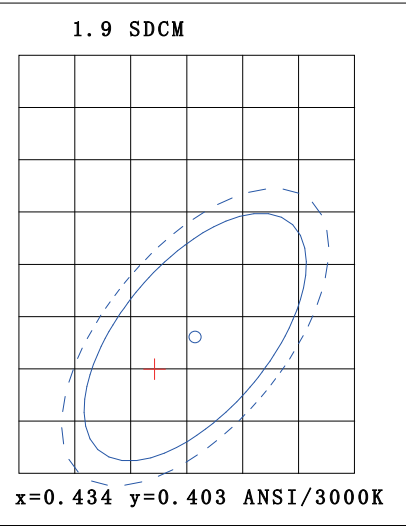

	3WAY CCT Adjustable			5WAY CCT Adjustable		
Mode No.	DL4-023-8WH8345	DL4-023-8BK8345	DL4-023-8BN8345	DL4-148-9WH5CS	DL4-148-9BK5CS	DL4-148-9BN5CS
Dimension	Ø4.7"x1.1"	Ø4.7"x1.1"	Ø4.7"x1.1"	Ø4.7"x1.1"	Ø4.7"x1.1"	Ø4.7"x1.1"
Fixture Color	White	Black	Brushed nickel	White	Black	Brushed nickel
Watts	8W	8W	8W	9W	9W	9W
Volts	120V	120V	120V	120V	120V	120V
CRI	80	80	80	80	80	80
Color Temperature	30K,40K,50K ADJ	30K,40K,50K ADJ	30K,40K,50K ADJ	27K,30K,35K,40K,50K ADJ	27K,30K,35K,40K,50K ADJ	27K,30K,35K,40K,50K ADJ
Lumens	700	700	700	750	750	750
Beam Angle	40°	40°	40°	40°	40°	40°
Operating Temperature	(-4°F) - (104°F)	(-4°F) - (104°F)	(-4°F) - (104°F)	(-4°F) - (104°F)	(-4°F) - (104°F)	(-4°F) - (104°F)
Rated Life	50000H	50000H	50000H	50000H	50000H	50000H
Weight(g)	440	440	440	440	440	440
Warranty	5 years	5 years	5 years	5 years	5 years	5 years

### LUMINOUS INTENSITY DISTRIBUTION DIAGRAM