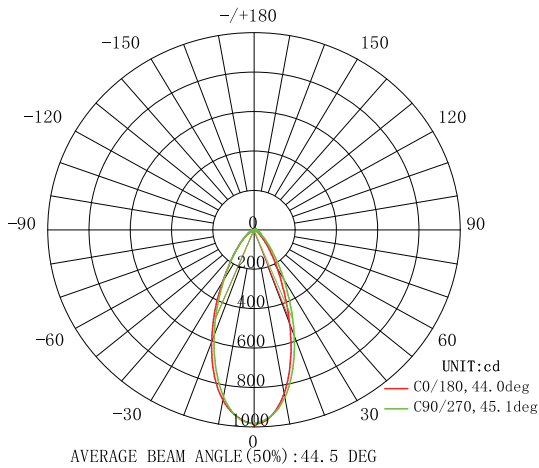

	3WAY CCT Adjustable			5WAY CCT Adjustable		
Mode No.	DL4-023-8WH8345	DL4-023-8BK8345	DL4-023-8BN8345	DL4-148-9WH5CS	DL4-148-9BK5CS	DL4-148-9BN5CS
Dimension	Ø4.7"x1.1"	Ø4.7"x1.1"	Ø4.7"x1.1"	Ø4.7"x1.1"	Ø4.7"x1.1"	Ø4.7"x1.1"
Fixture Color	White	Black	Brushed nickel	White	Black	Brushed nickel
Watts	8W	8W	8W	9W	9W	9W
Volts	120V	120V	120V	120V	120V	120V
CRI	80	80	80	80	80	80
Color Temperature	30K,40K,50K ADJ	30K,40K,50K ADJ	30K,40K,50K ADJ	27K,30K,35K,40K,50K ADJ	27K,30K,35K,40K,50K ADJ	27K,30K,35K,40K,50K ADJ
Lumens	700	700	700	750	750	750
Beam Angle	40°	40°	40°	40°	40°	40°
Operating Temperature	(-4°F) - (104°F)	(-4°F) - (104°F)	(-4°F) - (104°F)	(-4°F) - (104°F)	(-4°F) - (104°F)	(-4°F) - (104°F)
Rated Life	50000H	50000H	50000H	50000H	50000H	50000H
Weight(g)	440	440	440	440	440	440
Warranty	5 years	5 years	5 years	5 years	5 years	5 years

### LUMINOUS INTENSITY DISTRIBUTION DIAGRAM