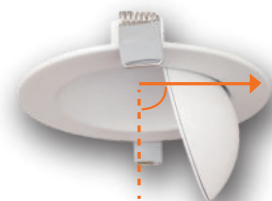

### Features

- IC Rated
- Airtight
- Dimmable
- Work with most of existing dimmer in market
- Five years limited warranty
- Not for emergency lighting
- Suitable for damp locations

360° Rotation

90° Tilt

	3WAY CCT Adjustable			5WAY CCT Adjustable		
Mode No.	DL4-023-8WH8345	DL4-023-8BK8345	DL4-023-8BN8345	DL4-148-9WH5CS	DL4-148-9BK5CS	DL4-148-9BN5CS
Dimension	Ø4.7"x1.1"	Ø4.7"x1.1"	Ø4.7"x1.1"	Ø4.7"x1.1"	Ø4.7"x1.1"	Ø4.7"x1.1"
Fixture Color	White	Black	Brushed nickel	White	Black	Brushed nickel
Watts	8W	8W	8W	9W	9W	9W
Volts	120V	120V	120V	120V	120V	120V
CRI	80	80	80	80	80	80
Color Temperature	30K,40K,50K ADJ	30K,40K,50K ADJ	30K,40K,50K ADJ	27K,30K,35K,40K,50K ADJ	27K,30K,35K,40K,50K ADJ	27K,30K,35K,40K,50K ADJ
Lumens	700	700	700	750	750	750
Beam Angle	40°	40°	40°	40°	40°	40°
Operating Temperature	(-4°F) - (104°F)	(-4°F) - (104°F)	(-4°F) - (104°F)	(-4°F) - (104°F)	(-4°F) - (104°F)	(-4°F) - (104°F)
Rated Life	50000H	50000H	50000H	50000H	50000H	50000H
Weight(g)	440	440	440	440	440	440
Warranty	5 years	5 years	5 years	5 years	5 years	5 years